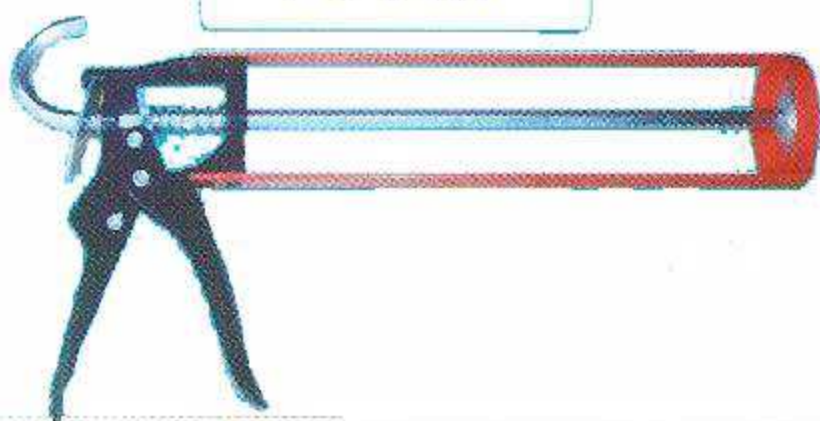

Tela P/Mosquitero Fibra 60, 75, 90 cm.
1.05, 1.20, 1.50, 1.80 mt

PI-707