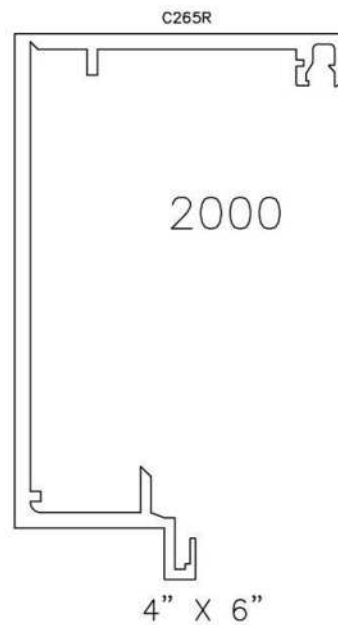

V08.18

(229) 927-5107, 167-8080, 167-8007, 151-7529.

www.adsver.com.mx

BOLT 4-40X1/2 BHMS PS //

Part Number: C00070.0000

HORTON AUTOMATICS DE MEXICO

BOLT 6X1/2 PH PL // face plate

Part Number: C00128.0000

TRACK FOR HEADER BZ // support all ítems op

Part Number: C00264.00RB

HORTON AUTOMATICS DE MEXICO

EXT HEADER BM CLR 24.25 FT STOCK LENGTH

Part Number: C00265.00RA

FACEPLATE CLR

Part Number: C00266.00RA

HORTON AUTOMATICS DE MEXICO