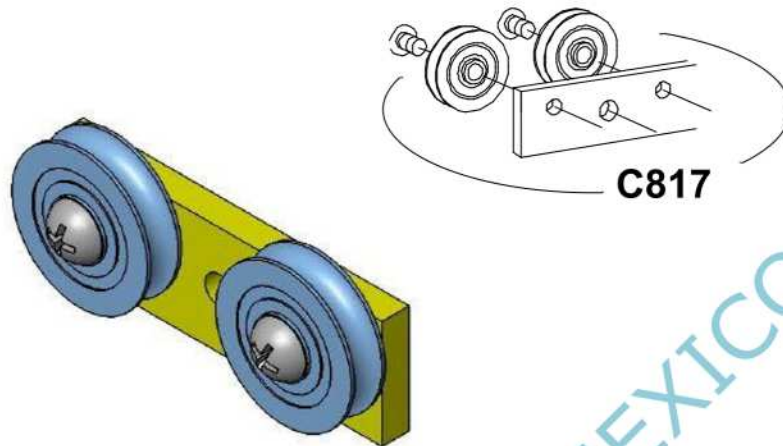

TOP WHEEL IDLER ASSY
Part Number: C00817.0000