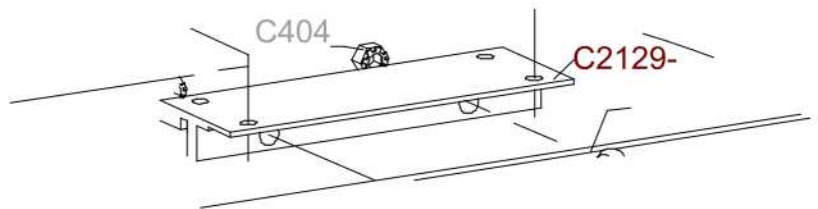

Part Number: C02118.0000

BOLT 8-32X1/2 FHPS PL

Part Number: C02121.0000

NUT STOP 8-32 PLTD

Part Number: C02122.0000

BEARING;(IAW DWG C02126.0000)
Part Number: C02126.0000

PLATE MTG TRAVEL BLK
Part Number: C02128.0000