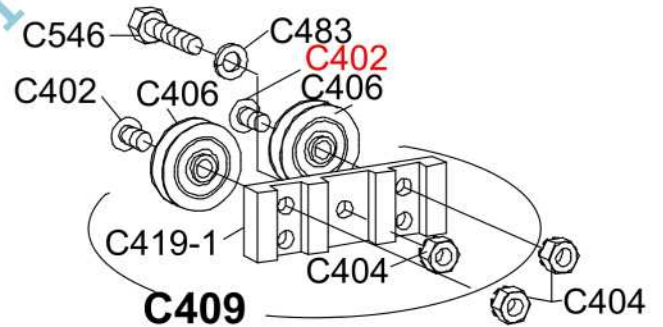

TRACK FOR HEADER BZ // support all ítems op

Part Number: C00264.00RB

HORTON AUTOMATICS DE MEXICO

EXT HEADER BM CLR 24.25 FT STOCK LENGTH

Part Number: C00265.00RA

FACEPLATE CLR

Part Number: C00266.00RA

HORTON AUTOMATICS DE MEXICO

C270-1

EXTR FACEPLATE

Part Number: C00270.001A

CAP;TRACK-NYLOTRON GS // track cover ON C380-1

Part Number: C00291.0001

C380-1

TRACK FOR C-265 BZ

Part Number: C00380.001B

BOLT 1/4-20X1-1/4RH PS
Part Number: C00401.0000

BOLT 1/4-20X1 RH PS PL
Part Number: C00402.0000

NUT 1/4-20 KEPS PL// motor

Part Number: C00404.0000

BOLT 1/4-20X1/2 SCS PL

Part Number: C00405.000L

ROLLER WHL CARG 2000/2000B OP IAW DWG C00406.0000