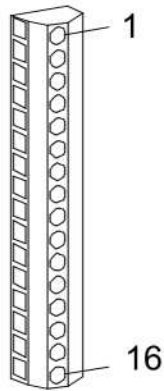

Cable for assy // coactive
Part Number: C02249.COCA

RUBBER BUMPER
Part Number: C03641.0000

ASSY-DOUBLE KEYSWITCH CONTROL

Part Number: C03725.0000

DBL ROTARY SWITCH CONTROL ASSY

Part Number: C03726.0000

C3913
Terminal
Strip