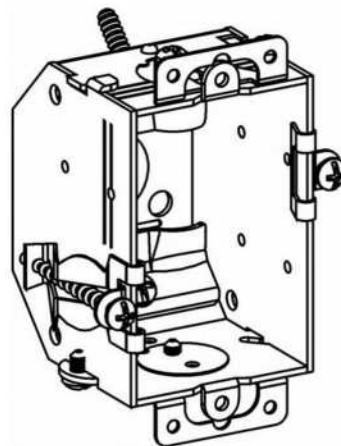

T CARRIAGE TO BLOCK
Part Number: C02129.0000

SX CARRIAGE ASSY

Part Number: C02130.0001

DRIVE ROD BUSHING ASSY

Part Number: C02131.0001

J BOX ASSY Gangable Switch Boxes Beveled Corners, For Old Work, With Locking Grips

Part Number: C02133.0001

CLAMP CABLE

Part Number: C02134.0001

BKT CO-ACTIVE POWER

Part Number: C02135.0001

ASSY; PULLEY-COACTIVE-2000L
Part Number: C02136.0001

ASSY; WHEELCARRIAGE SX 010L
Part Number: C02137.0001