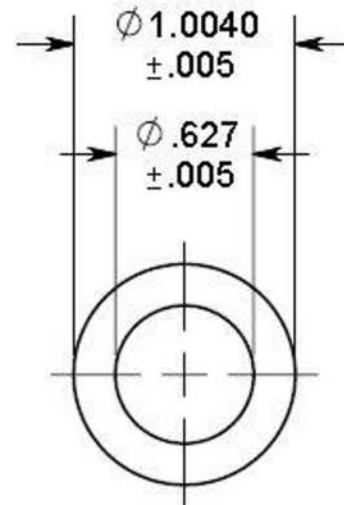

BUSHING P-50-3

Part Number: C00542.0000

HORTON AUTOMATICS DE MEXICO