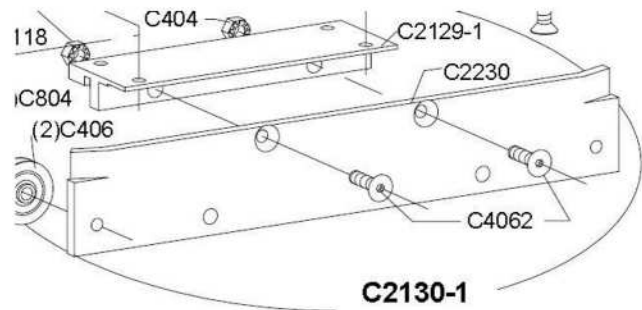

Part Number: C02160.

ASSY; DRIVE MOTOR-2000L
Part Number: C02180.0002

PLATE-WHEEL-CARRIAGE-2000
Part Number: C02230.0000

CLAMP-CABLE-SLAVE
Part Number: C02246.0000

HORTON AUTOMATICS DE MEXICO

BEARING COLLAR(IAW DWG C2248)
Part Number: C02248.0000