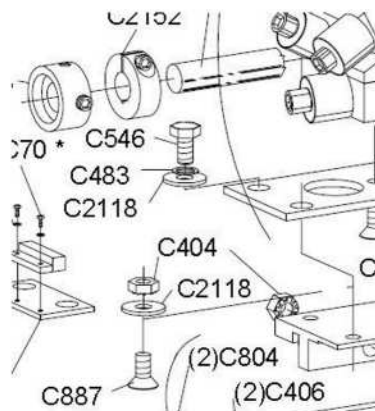

Part Number: C02108.001R

LATCH CK-CLOS C/O ASSY

Part Number: C02109.001L

Breaker 1.5 A // old version

Part Number: C02110.0000

BRACKET;BRG/MOTOR-2000 LINEAR

Part Number: C02117.0002

WASHER 1/4 IN

Part Number: C02118.0000

BOLT 8-32X1/2 FHPS PL

Part Number: C02121.0000

NUT STOP 8-32 PLTD

Part Number: C02122.0000

BEARING;(IAW DWG C02126.0000)
Part Number: C02126.0000

PLATE MTG TRAVEL BLK
Part Number: C02128.0000