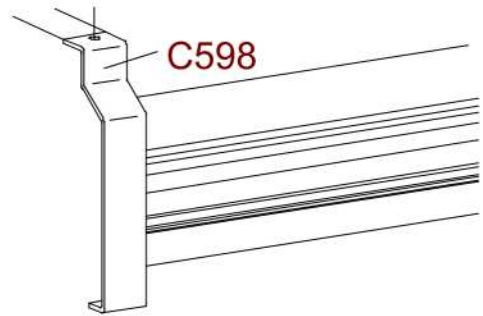

WASHER FENDER 1/4 IN
Part Number: C00564.0000