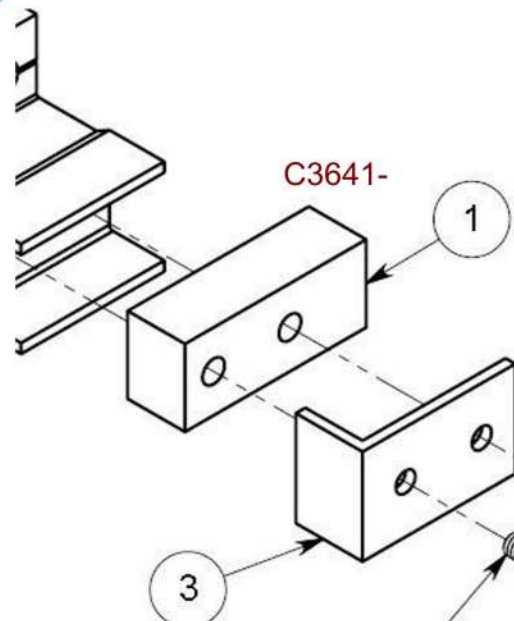

BEARING COLLAR(IAW DWG C2248)
Part Number: C02248.0000

RUBBER BUMPER
Part Number: C03641.0000