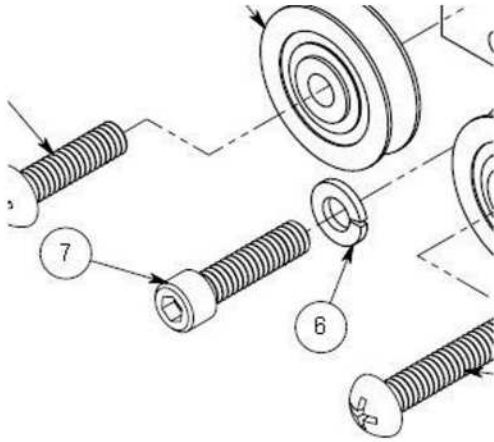

FIT CABLE AN669-S3RH

Part Number: C00526.0000

FIT CABLE AN669-S3LH

Part Number: C00527.0000

BARL CABLE AN155-16S

Part Number: C00528.0000

BUSHING P-50-3

Part Number: C00542.0000

HORTON AUTOMATICS DE MEXICO

WASHER THRUST-#EW101601 REFER TO DWG C00543.0000

Part Number: C00543.0000

BOLT 1/4-20X7/8 CAP PL

Part Number: C00546.0000

SHAFT FOR COACT PULLEY

Part Number: C00563.0000

WASHER FENDER 1/4 IN
Part Number: C00564.0000

BOLT 1/4 -20X 1 1/4 FHPS
Part Number: C00587.0003

BRACKET
Part Number: C00598.0003

BOLT 1/4-20X5/8 HHC, GR8, PL
Part Number: C00643.0000

BOLT 1/4-20X1 SCS (7)

Part Number: C00690.0000

PLATE IDLER WHEEL CARG