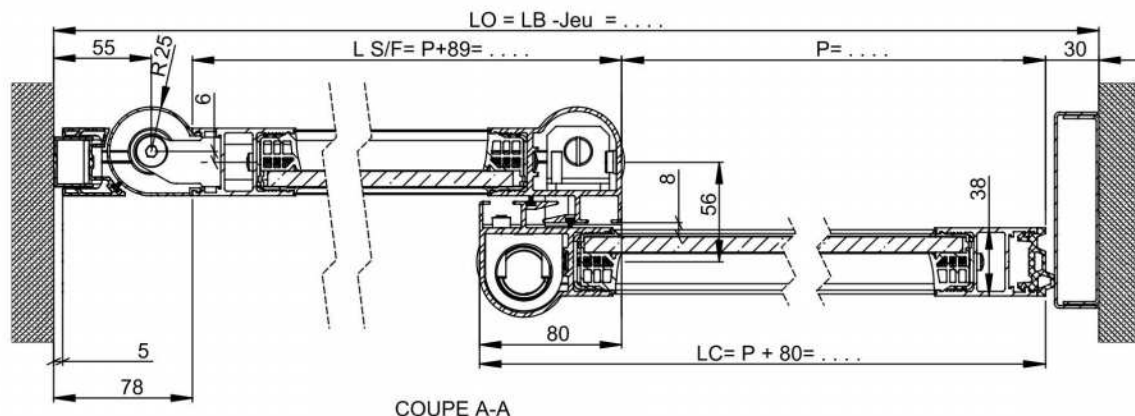

DIVA LC API 38 SIMPLE - MONTAGE ENTRE MURS
SINGLE DIVA LC FBO 38 - BETWEEN WALLS MOUNTING

Puertas & Portones Automáticos, S.A. de C.V.
 ¡Nuestra pasión es la Solución!...

GAMME DIVA LC API38 / DIVA LC FBO38

P = [LB - (197+Jeu)] / 2 =	
P Maxi API = LB - (178+Jeu) =	
Chassis / Leaves	
HC = HP - 68 =	HS/F = HP - 30 =
LC = P + 80 =	LS/F = P + 89 =
Vitrage / Glazing	
hv = HC - 170 =	hv = HS/F - 170 =
lv = LC - 106 =	lv = LS/F - 101 =