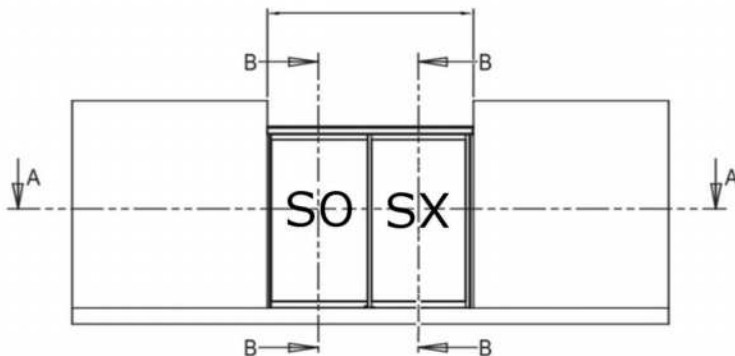

DIVA LC API 38 SIMPLE - MONTAGE ENTRE MURS
SINGLE DIVA LC FBO 38 - BETWEEN WALLS MOUNTING

Puertas & Portones Automáticos, S.A. de C.V.
 ¡Nuestra pasión es la Solución!...

GAMME DIVA LC API38 / DIVA LC FBO38

P = [LB - (197+Jeu)] / 2 =	
P Maxi API = LB - (178+Jeu) =	
Chassis / Leaves	
HC = HP - 68 =	HS/F = HP - 30 =
LC = P + 80 =	LS/F = P + 89 =
Vitrage / Glazing	
hv = HC - 170 =	hv = HS/F - 170 =
lv = LC - 106 =	lv = LS/F - 101 =