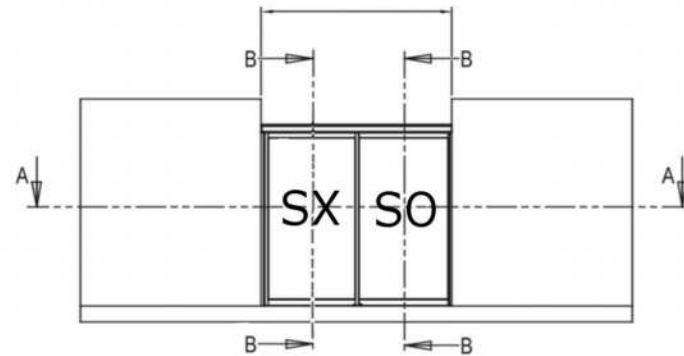

DIVA LC API 38 SIMPLE - MONTAGE ENTRE MURS
SINGLE DIVA LC FBO 38 - BETWEEN WALLS MOUNTING

Puertas & Portones Automáticos, S.A. de C.V.
 ¡Nuestra pasión es la Solución!...

GAMME DIVA LC API38 / DIVA LC FBO38

P = [LB - (197+Jeu)] / 2 =	
P Maxi API = LB - (178+Jeu) =	
Chassis / Leaves	
HC = HP - 68 =	HS/F = HP - 30 =
LC = P + 80 =	LS/F = P + 89 =
Vitrage / Glazing	
hv = HC - 170 =	hv = HS/F - 170 =
lv = LC - 106 =	lv = LS/F - 101 =