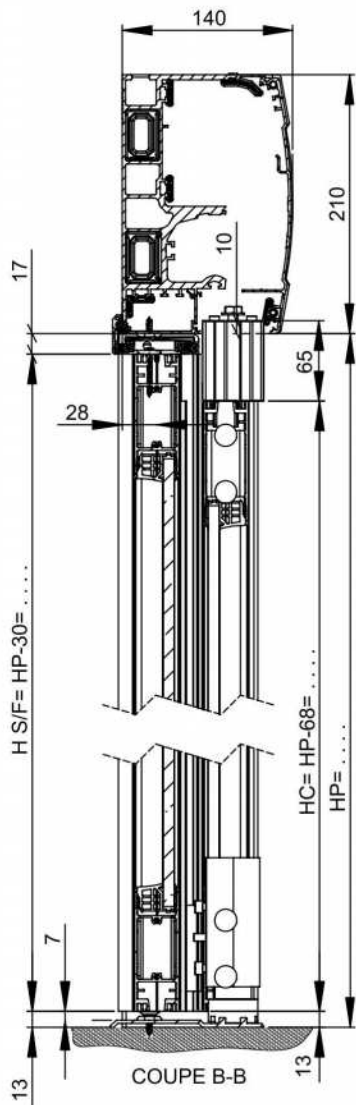

DIVA LC API 38 SIMPLE - MONTAGE ENTRE MURS
SINGLE DIVA LC FBO 38 - BETWEEN WALLS MOUNTING

Puertas & Portones Automáticos, S.A. de C.V.
 ¡Nuestra pasión es la Solución!...

GAMME DIVA LC API38 / DIVA LC FBO38

P = [LB - (197+Jeu)] / 2 =	
P Maxi API = LB - (178+Jeu) =	
Chassis / Leaves	
HC = HP - 68 =	HS/F = HP - 30 =
LC = P + 80 =	LS/F = P + 89 =
Vitrage / Glazing	
hv = HC - 170 =	hv = HS/F - 170 =
lv = LC - 106 =	lv = LS/F - 101 =